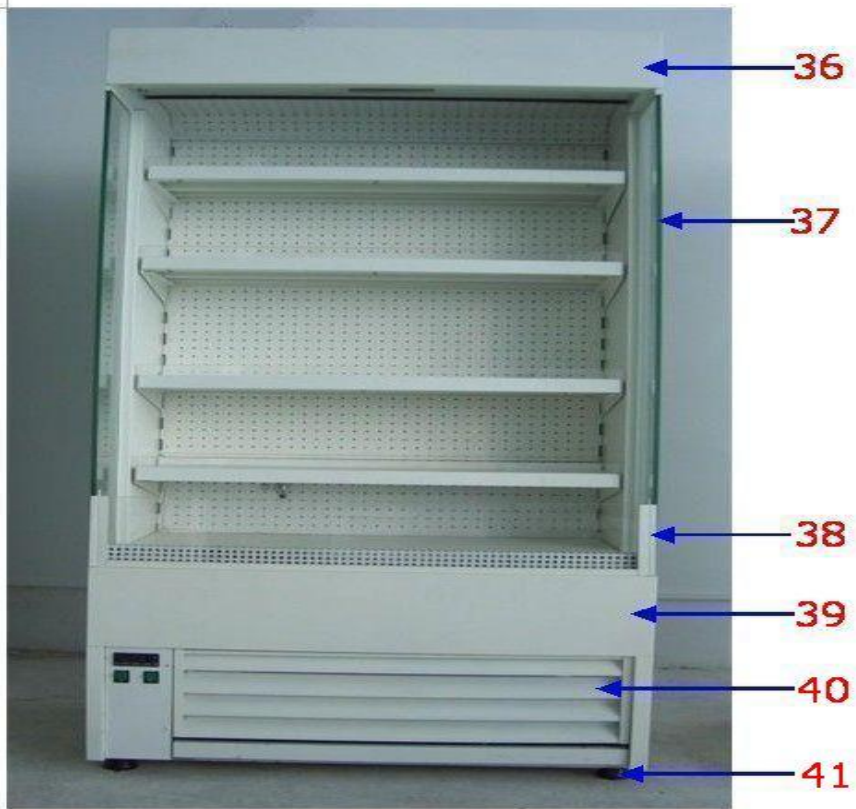

Item NO.	Description	Code Number	Quantity	Unit Price(USD)
01	Compressor	T6220GK	2	190
02	Access Valve	EV1/4"	2	1
03	Filter Drier 3/8"	FDB-083	2	10
04	Compressor Electrical Box	189	2	With comp.
05	Micro Switch For Drip Tray	RZ-15GW-B3	1	3
06	Thermostat For Drip Tray	ZA120C-551-11A	1	5
07	Plastic Ball For Drip Tray	PBL-97	1	1
08	Drip Tray	DT.500x240x140	1	17
09	Drip Tray Heater 750watt	Z1H9219013	1	12
10	Condenser Fan Motor 16W	M4Q045-CF01-01/C04	2	16
11	Condenser	4x10x330	2	30
12	Mini Contactor Taian	CN-6-230V	3	8
13	Terminal Block	UK-6N	30	1
14	Digital Controller	LF28DE-2FRT	1	40
15	Fluorescent Tube	YZ36RR	1	2

16	Light Holder	G13-F05	2	0.6
17	Light Starter 80W	H-1X	1	0.6
18	Night Blind	NBLD-1420	1	37
19	Ballast 40W	GF-4095M	1	5
20	LCD Display	LCD-5S	1	12
21	Power Supply Switch ON/OFF	R-210-C5L-BG	2	1
22	Light Switch ON/OFF	R-210-CDL-BG	1	1

Item NO.	Description	Code Number	Quantity	Unit Price(USD)
23	Evaporator Probe T2	SN2K30P2	1	5
24	Evaporator Fan motor 5W	M4Q045-BD01-Y6/A14	3	15
25	Defrost Heater 125cm	4217841R1CA	1	22
26	Evaporator	4x4x1500	1	140
27	Bracket(left)	SLBKT-270	4	4.5
28	Shelf	STSHF-1435x270	4	40
29	Perspex Shelf Riser	PSHF-1420x70x6	4	5
30	Shelf Front Edge	SHF-FD-1420	4	5
31	Cabinet Probe T1	SN2K30P1	1	5
32	Cabinet Deck	STCTDK-1430x305	1	56
33	Front Air Retainer Perspex	FARP-1460x180x10	1	28
34	Bracket(right)	SRBKT-270	4	4.5
35				