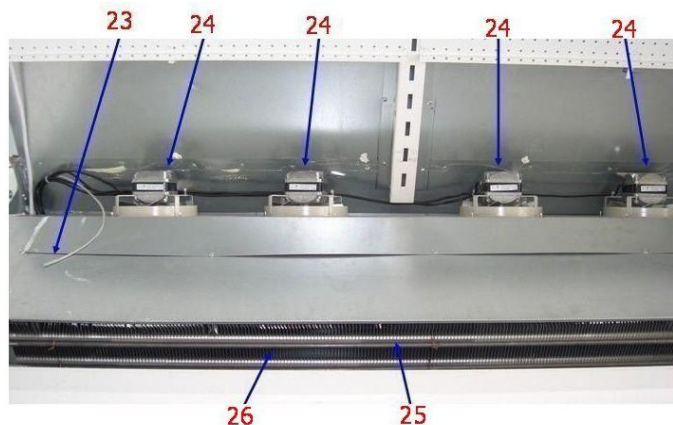

Item NO.	Description	Code Number	Quantity	Unit Price(USD)
01	Compressor	T6220GK	2	190
02	Access Valve	EV1/4"	2	1
03	Filter Drier 3/8"	FDB-083	2	10
04	Compressor Electrical Box	189	2	With comp.
05	Micro Switch For Drip Tray	RZ-15GW-B3	1	3
06	Thermostat For Drip Tray	ZA120C-551-11A	1	5
07	Plastic Ball For Drip Tray	PBL-97	1	1
08	Drip Tray	DT.500x240x140	1	17
09	Drip Tray Heater 750watt	Z1H9219013	1	12
10	Condenser Fan Motor 16W	M4Q045-CF01-01/C04	2	16
11	Condenser	4x10x330	2	30
12	Mini Contactor Taian	CN-6-230V	3	8
13	Terminal Block	UK-6N	30	1
14	Digital Controller	LF28DE-2FRT	1	40
15	Fluorescent Tube	YZ36RR	1	2

Item NO.	Description	Code Number	Quantity	Unit Price(USD)
23	Evaporator Probe T2	SN2K30P2	1	5
24	Evaporator Fan motor 5W	M4Q045-BD01-Y6/A14	3	15
25	Defrost Heater 125cm	4217841R1CA	1	22
26	Evaporator	4x4x1500	1	140
27	Bracket(left)	SLBKT-270	4	4.5
28	Shelf	STSHF-1435x270	4	40
29	Perspex Shelf Riser	PSHF-1420x70x6	4	5
30	Shelf Front Edge	SHF-FD-1420	4	5
31	Cabinet Probe T1	SN2K30P1	1	5
32	Cabinet Deck	STCTDK-1430x305	1	56
33	Front Air Retainer Perspex	FARP-1460x180x10	1	28
34	Bracket(right)	SRBKT-270	4	4.5
35				