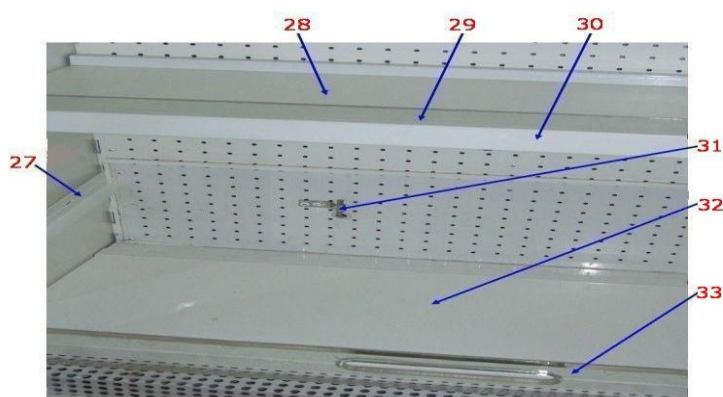

Item NO.	Description	Code Number	Quantity	Unit Price(USD)
23	Evaporator Probe T2	SN2K30P2	1	5
24	Evaporator Fan motor 5W	M4Q045-BD01-Y6/A14	3	15
25	Defrost Heater 125cm	4217841R1CA	1	22
26	Evaporator	4x4x1500	1	140
27	Bracket(left)	SLBKT-270	4	4.5
28	Shelf	STSHF-1435x270	4	40
29	Perspex Shelf Riser	PSHF-1420x70x6	4	5
30	Shelf Front Edge	SHF-FD-1420	4	5
31	Cabinet Probe T1	SN2K30P1	1	5
32	Cabinet Deck	STCTDK-1430x305	1	56
33	Front Air Retainer Perspex	FARP-1460x180x10	1	28
34	Bracket(right)	SRBKT-270	4	4.5
35