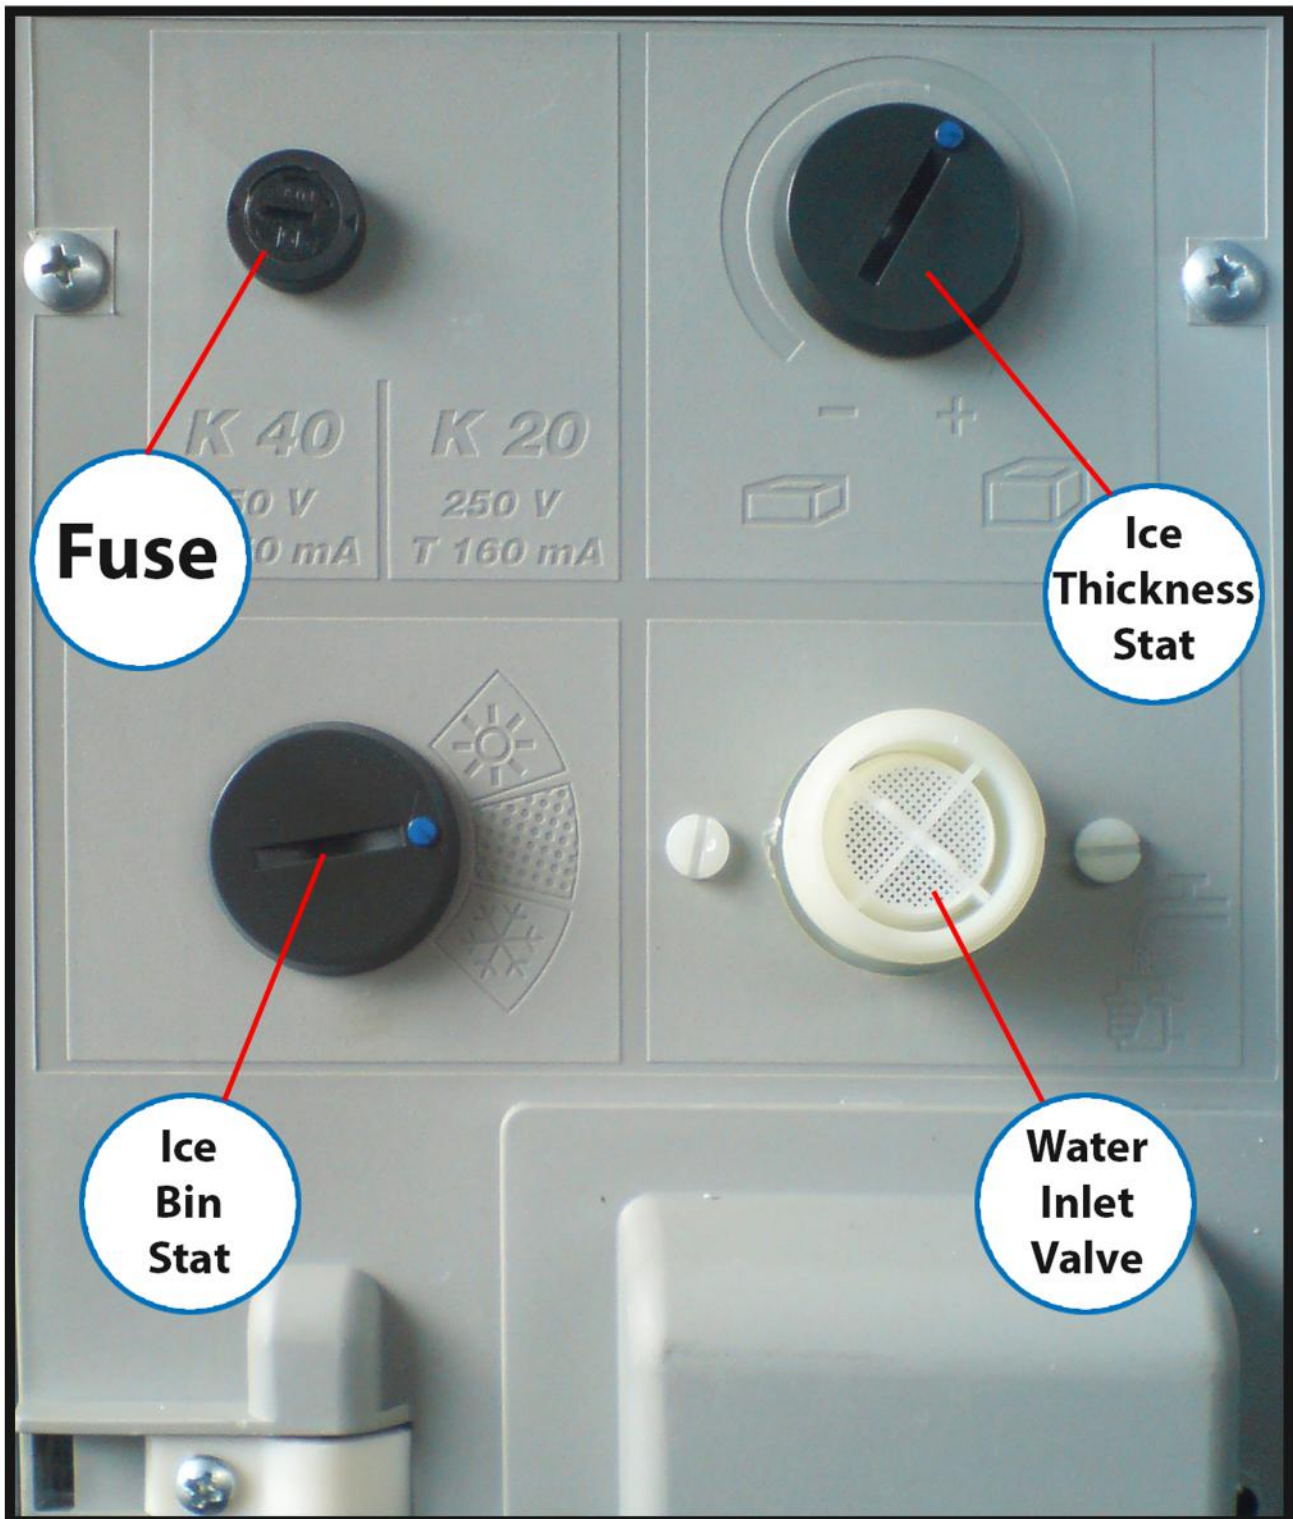

**INTERNAL &
CONTROLLER
VIEWS**

Spares Orderline 01254 888108

www.abcdirect2u.co.uk

REAR CONTROL PANEL

ABC
direct

Spares Orderline 01254 888108

www.abcdirect2u.co.uk

OVERHEAD OPEN VIEW