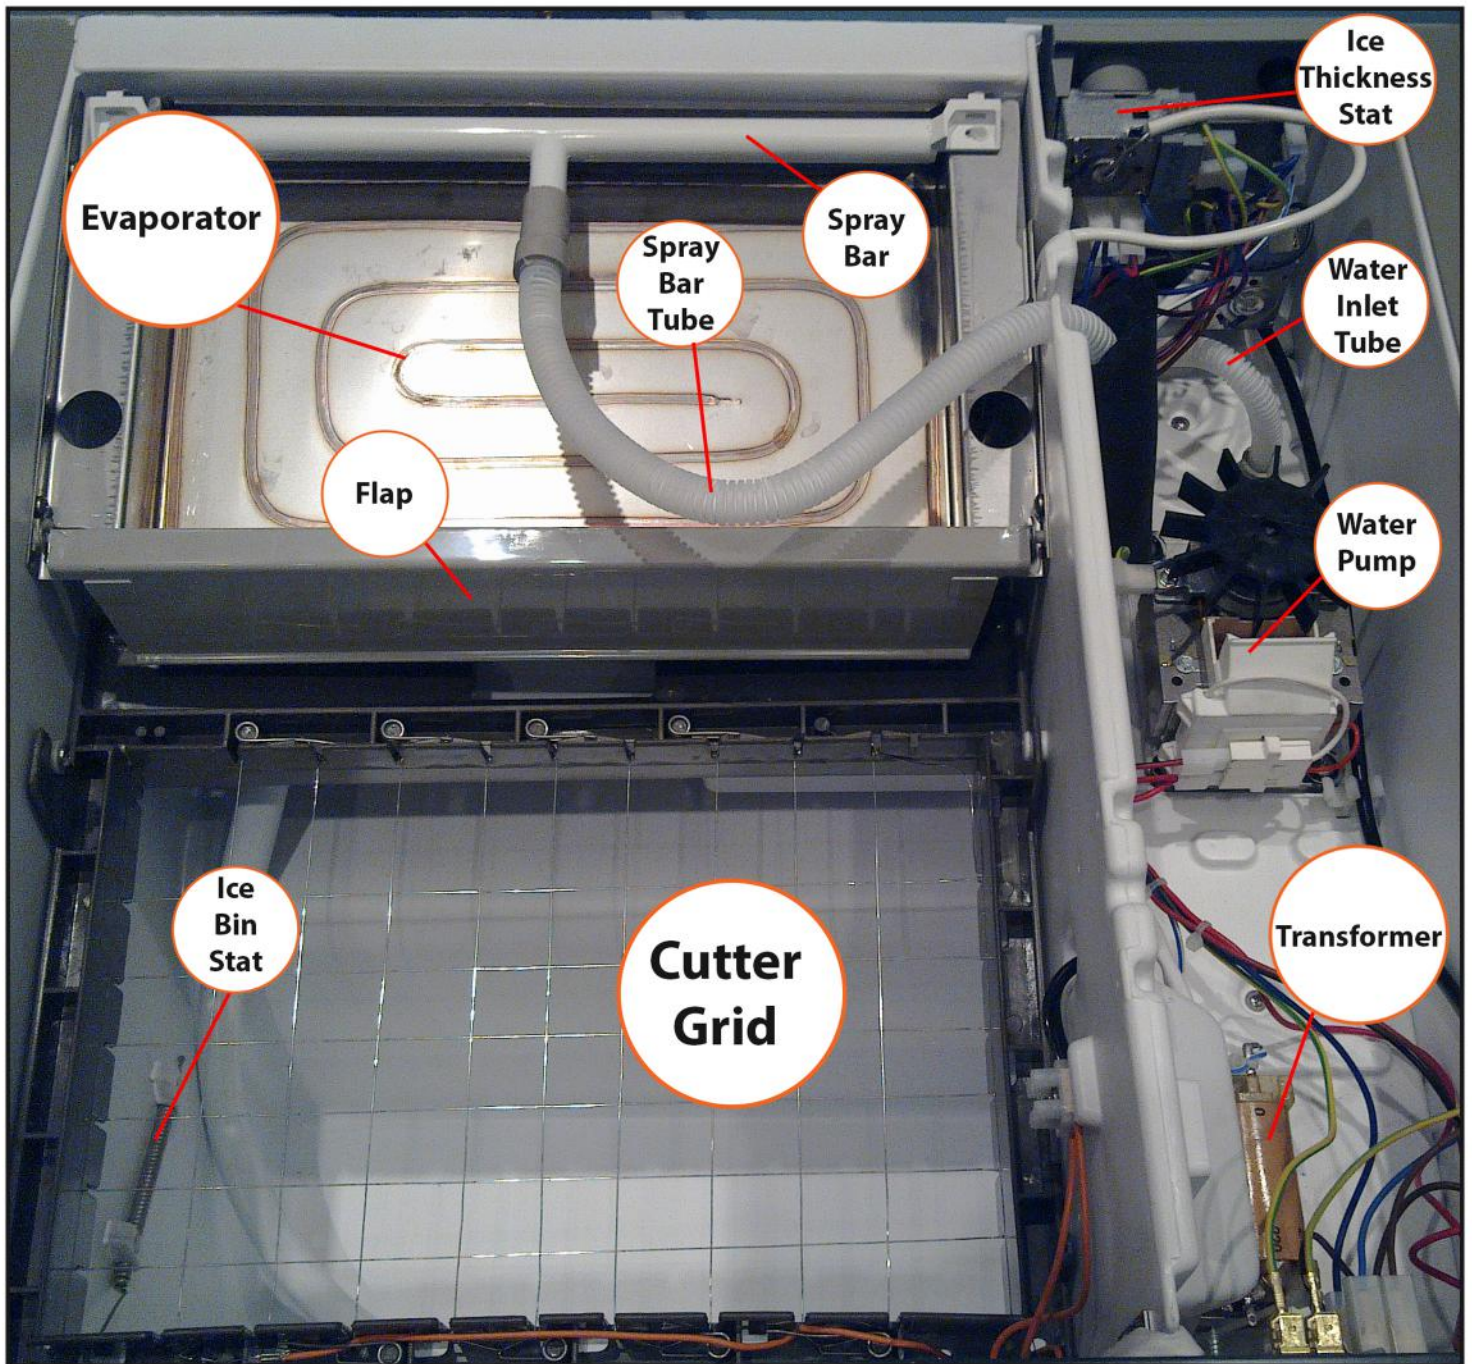

**INTERNAL &
CONTROLLER
VIEWS**

Spares Orderline 01254 888108

www.abcdirect2u.co.uk

REAR CONTROL PANEL

ABC
direct

Spares Orderline 01254 888108

www.abcdirect2u.co.uk

OVERHEAD OPEN VIEW