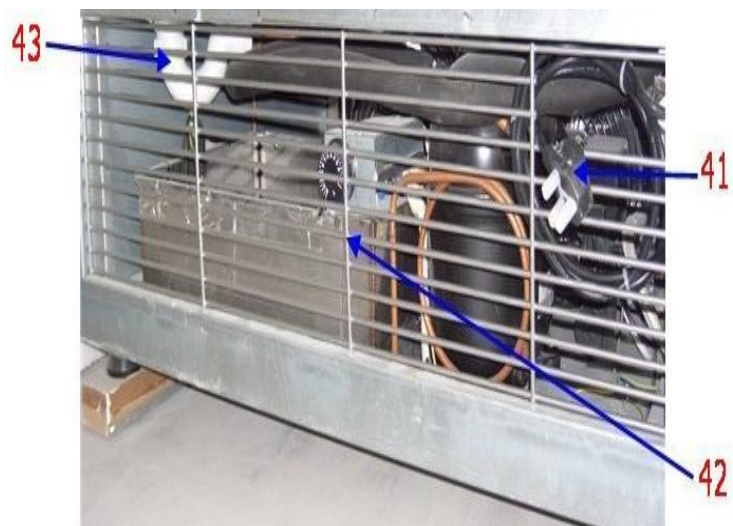

Item NO.	Description	Code Number	Quantity	Unit Price(USD)
35	Top Front Panel	STTFP-D75/120FG	1	40
36	Tempered Side Glass	TSGLS-1230x605	2	20
37	Plexi Holder	STGPXH-180	2	4
38	Bottom Front Panel	STBFP-D75/120FG	1	48
39	Front Grill	STFG-D75/120FG	1	24
40	Adjustable Foot	AFT-12M	4	2
41	English Plug 13amp.	H05VV-3FG1	1	8
42	Steel Net	STN-1130	1	10
43	Drain Trap	DRNTP-1/2"	1	2
44	Drain Waste	DRNWT-1/2"	2	2
45	Evaporator Fan Blade 172mm	73805-2-3634	2	1
46	Condenser Fan Blade 254mm	73814-2-3634	2	2
47	Condenser Probe T3	SN4K20P3	1	5
48